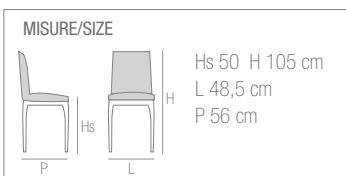

270

FINITURE/FINISH

100 Faggio naturale
Natural beech

156 Faggio ciliegio
Cherry beech

170 Faggio wengè
Wengè beech