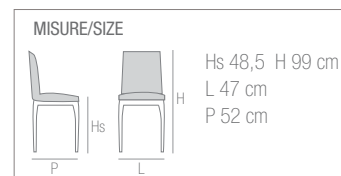

272/B

FINITURE/FINISH

100 Faggio naturale
Natural beech

156 Faggio ciliegio
Cherry beech

170 Faggio wengè
Wengè beech