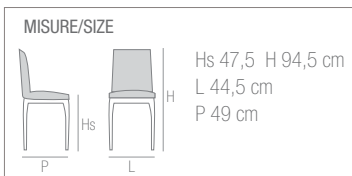

35

257

FINITURE/FINISH

100 Faggio naturale
Natural beech

156 Faggio cillegio
Cherry beech

170 Faggio wengè
Wengè beech

257/C