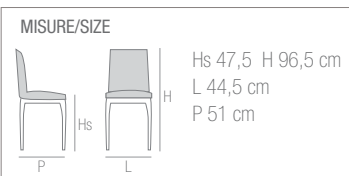

FINITURE/FINISH

100 Faggio naturale
Natural beech

156 Faggio cillegio
Cherry beech

170 Faggio wengè
Wengè beech

257/N