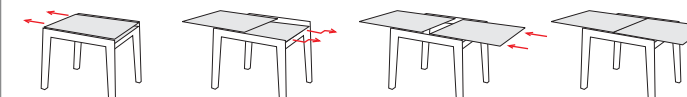

PECHINO N

TAVOLO/TABLE

29

PECHINO N

MISURE/SIZE

H 75 cm
L 123 ext. 246 cm
P 90 cm

Spessore piano / Top thickness 28 mm
Dimensione gambe / Legs dimension 31 x 90 mm

FINITURE/FINISH