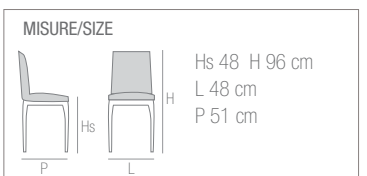

272/E

FINITURE/FINISH

100 Faggio naturale
Natural beech

156 Faggio ciliegio
Cherry beech

170 Faggio wengè
Wengè beech