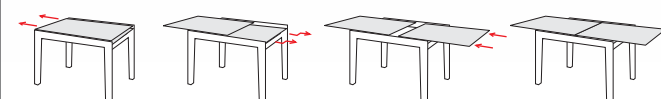

MERANO 2

MISURE/SIZE