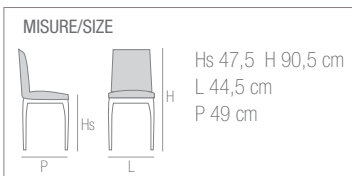

FINITURE/FINISH

100 Faggio naturale
Natural beech

156 Faggio cillegio
Cherry beech

170 Faggio wengè
Wengè beech

258/R