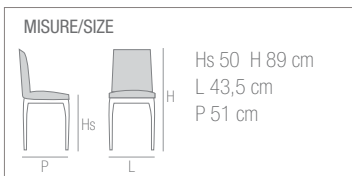

FINITURE/FINISH

100 Faggio naturale
Natural beech

156 Faggio cillegio
Cherry beech

170 Faggio wengè
Wengè beech

259