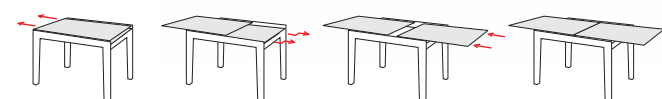

H 75 cm
L 144 ext. 177 e 210 cm
P 86 cm

Spessore piano / Top thickness 25 mm
Dimensione gambe / Legs dimension \varnothing 56 mm

FINITURE/FINISH

FINITURE/FINISH

MERANO

TAVOLO/TABLE

MERANO

MISURE/SIZE