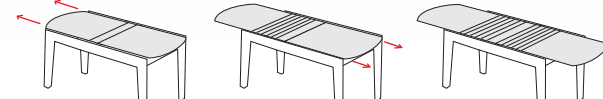

FINITURE/FINISH

GINEVRA 4

TAVOLO/TABLE

GINEVRA 4

MISURE/SIZE

H 75 cm
L 144 ext. 177 e 210 cm
P 90 cm

Spessore piano / Top thickness 25 mm
Dimensione gambe / Legs dimension \varnothing 56 mm

FINITURE/FINISH