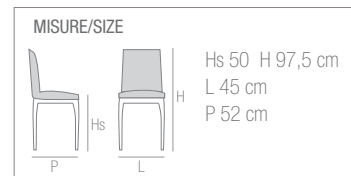

FINITURE/FINISH

100 Faggio naturale
Natural beech

156 Faggio cillegio
Cherry beech

170 Faggio wengè
Wengè beech

264